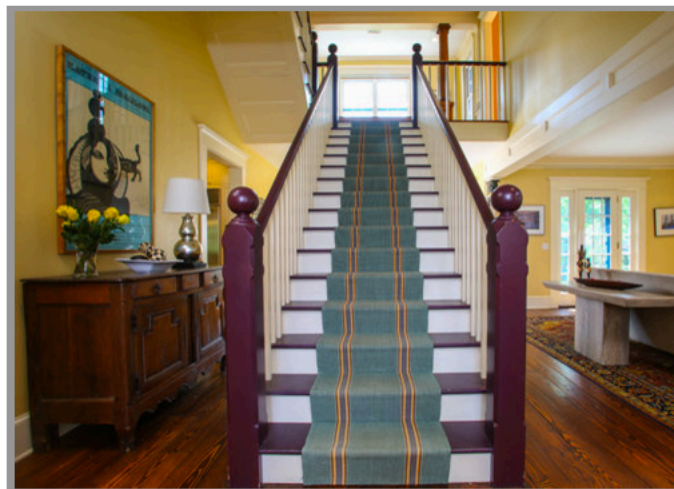

BERKSHIRESTYLE®

IN AND AROUND THE BERKSHIRES - AN ONLINE RESOURCE

Receive our Newsletter

E-Mail Address GC

Browse by: Category
 Town

HOME PAGE

EVENTS
CALENDAR

MOVIE CLOCK

ANTIQUES

ARCHITECTS

ATTRACTIONS

BERKSHIRE
PETS

CHILD STYLE

BOOKSHELVES

DINING

FARM MARKETS

FINE ARTS

FOOD &
ENTERTAINING

GARDEN STYLE

HISTORIC
HOMES &
MUSEUMS

HOME DESIGN

HOME STYLE

INTERIOR
DESIGN

LODGING

LANDSCAPE
DESIGN

LIFESTYLE

MOSTLY FOR
MEN

OUTDOOR
ADVENTURES

COUNTRY HOMES

HISTORICAL AND WHIMSICAL

SALISBURY CT

$1,900,000

This remarkable property offers a beautiful five bedroom house facing south with long views of the Taconic hills. The grounds are filled with established perennial gardens and old world landscaping creating a sense of spaciousness throughout. Add a gunite pool, writer's cottage and apple orchard, an estate combining both historical and whimsical elements.

COURTESY JOHN HARNEY
WILLIAM PITT SOTHEBY'S INTERNATIONAL
REALTY

SEARCH

Connecticut • New York • Massachusetts

ELYSE HARNEY
REAL ESTATE

GLOBAL REACH
COMMUNITY CONNECTION
A TRADITION OF TRUST

WWW.HARNEYRE.COM

*Town &
Country
Properties*

**SANDRA
PRESTON**

413.229.2077

William Pitt Sotheby's
INTERNATIONAL REALTY

John Harney
Real Estate Broker
Unique Properties. Exceptional clients.

c: 860.921.7910
346 Main Street
in Lakeville
williampitt.com

Lakeville, CT - $995,000