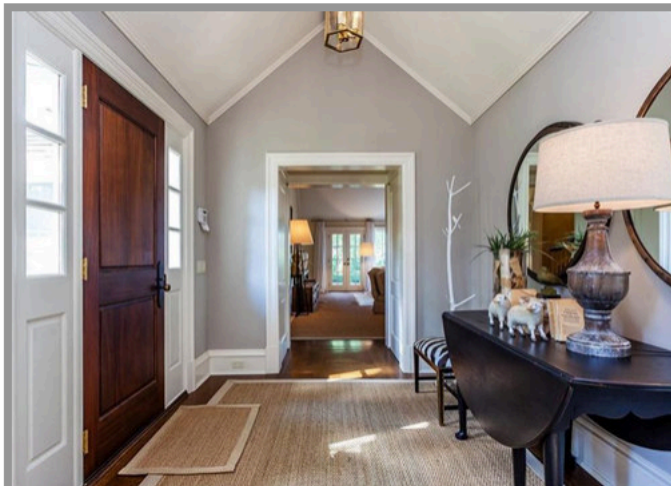

BERKSHIRESTYLE®

IN AND AROUND THE BERKSHIRES - AN ONLINE RESOURCE

ur
r
ress GC
Category
GE
R
OCK
S
CTS
IONS
RE
YLE
ELVES
RKETS
S
INING
STYLE
,
S
SIGN
YLE
r
PE
E
FOR
R
IRES
MING

COUNTRY HOMES

CONTEMPORARY TURNKEY

ROXBURY CT

$2,495,000

Offered fully furnished, this classic and modern turnkey residence is the epitome of rustic elegance with its bounty of distinctive features. At the end of a long tree-lined driveway, the four bedroom colonial is beautifully appointed with custom finishes, superior hardwood flooring, roomy interiors and an abundance of natural light. The interior's clean and streamlined aesthetic merges effortlessly with the surrounding landscape on twelve peaceful acres of predominantly flat useable lawn accented by white birches, mature specimen trees and manicured gardens.

COURTESY OF MADONNA AND PHILLIPS GROUP
SOUTHEBYS INTERNATIONAL REALTY

SEARCH
ELYS RE
CONNECTIC
E
th
Cou
WITH OVE
IN TH
HarneyR
The li
and d
th
7 H
L
8 6
lakev
T
C
P
S
P
413
101 ac
Bes
s